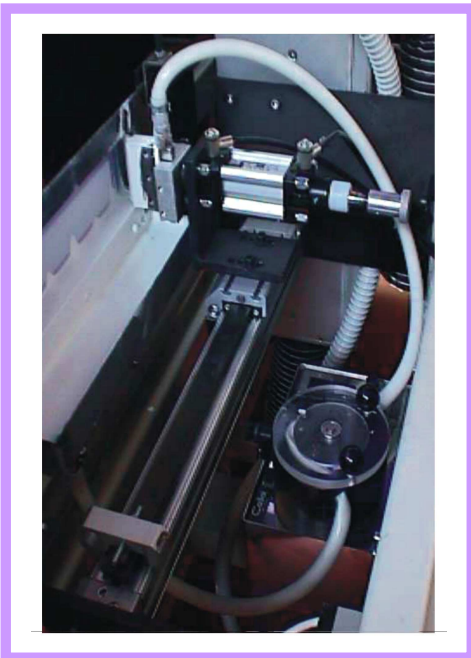

In the field of plastic container production, this machine is a new important system having the following features:

- **use of an ink recirculating pump for a high printing autonomy;**

- high printing accuracy thanks to the use of an Numeric Control system for the case movements;

- reduced overall dimensions;

- very silent.

The machine can be completely automatized, installing a robot next to the injection press producing the cases.

This robot takes the case from the press and places it directly on the silk-screen printing machine. After the printing, it will move the processed case.